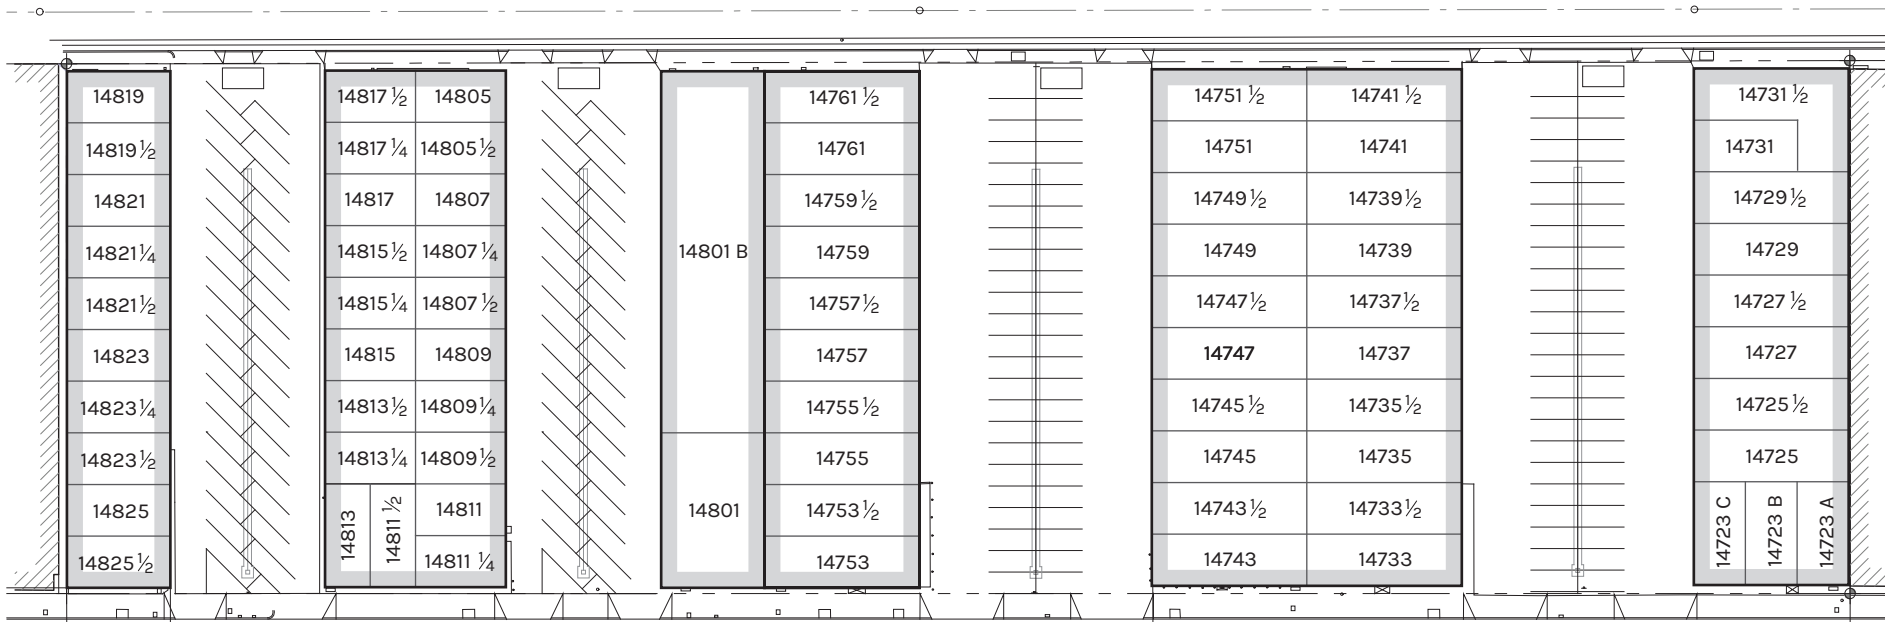

A E T N A S T .

O X N A R D S T .

NOT TO SCALE  
DATE: 04.02.19

14723-14825 OXNARD STREET | VAN NUYS

PLAN LAYOUT SUBJECT TO FIELD CONDITIONS & MAY DIFFER FROM PLAN AS SHOWN. ALL INFORMATION PRESENTED ON THIS DRAWING IS PRESUMED TO BE ACCURATE, HOWEVER TENANT SHOULD VERIFY PERTINENT INFORMATION PRIOR TO COMMITTING TO A LEASE.

SITE PLAN