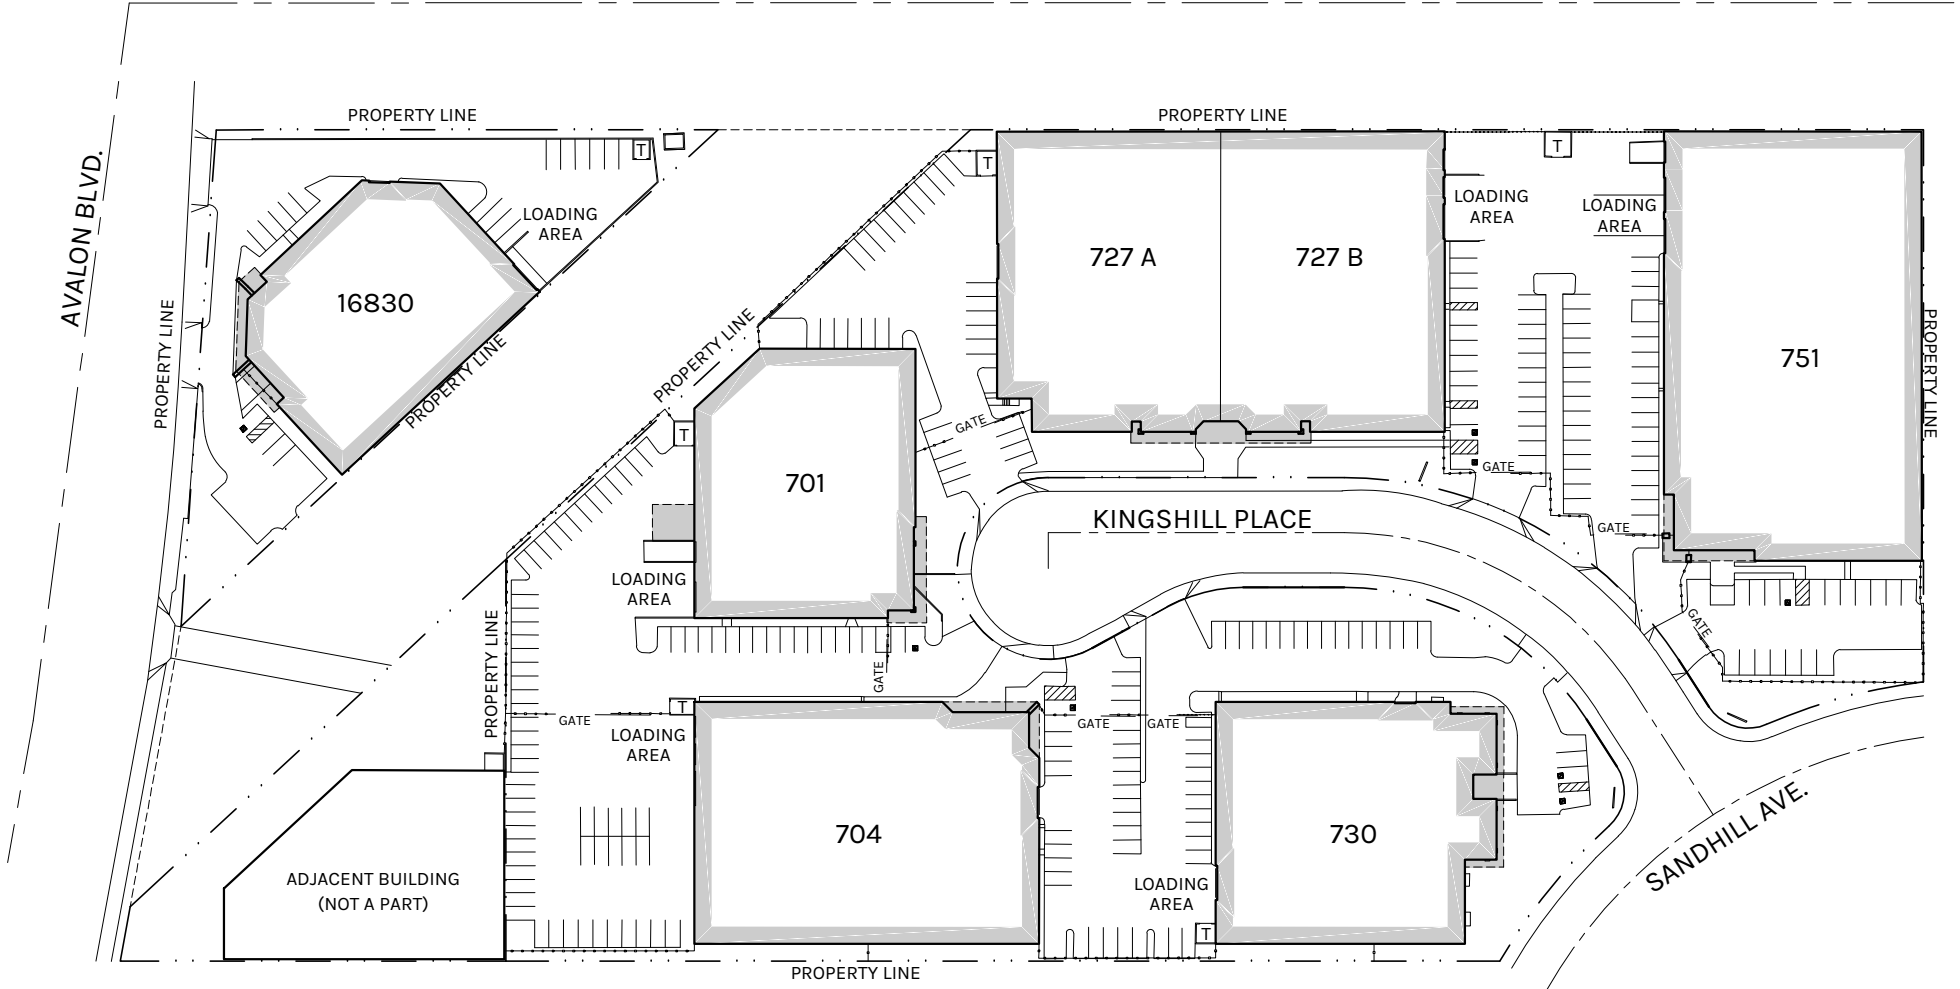

SOUTHERN CALIFORNIA EDISON COMPANY RIGHT OF WAY

**Rexford
Industrial**

NOT TO SCALE
DATE: 03/23/20

PLAN LAYOUT SUBJECT TO FIELD CONDITIONS & MAY DIFFER FROM PLAN AS SHOWN. ALL INFORMATION PRESENTED ON THIS DRAWING IS PRESUMED TO BE ACCURATE, HOWEVER TENANT SHOULD VERIFY PERTINENT INFORMATION PRIOR TO COMMITTING TO A LEASE. ANY FURNITURE OR APPLIANCES SHOWN ON PLAN ARE FOR CONCEPT ONLY AND WILL BE TENANT PROVIDED.

701-751 KINGSHILL PLACE | CARSON

SITE PLAN