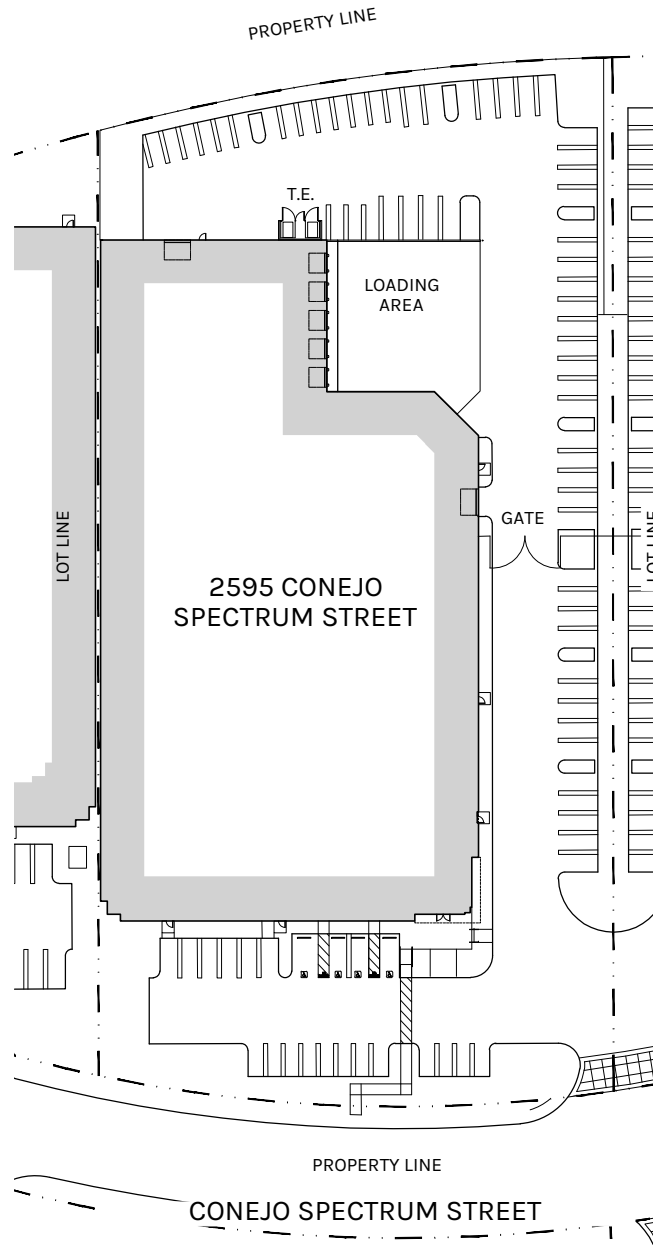

SITE PLAN

NOT TO SCALE
DATE: 05.22.19

2575 CONEJO SPECTRUM STREET | THOUSAND OAKS

PLAN LAYOUT SUBJECT TO FIELD CONDITIONS & MAY DIFFER FROM PLAN AS SHOWN. ALL INFORMATION PRESENTED ON THIS DRAWING IS PRESUMED TO BE ACCURATE, HOWEVER TENANT SHOULD VERIFY PERTINENT INFORMATION PRIOR TO COMMITTING TO A LEASE.

SITE PLAN

**Rexford
Industrial**

NOT TO SCALE
DATE: 05.22.19

2585 CONEJO SPECTRUM STREET | THOUSAND OAKS

PLAN LAYOUT SUBJECT TO FIELD CONDITIONS & MAY DIFFER FROM PLAN AS SHOWN. ALL INFORMATION PRESENTED ON THIS DRAWING IS PRESUMED TO BE ACCURATE, HOWEVER TENANT SHOULD VERIFY PERTINENT INFORMATION PRIOR TO COMMITTING TO A LEASE.

SITE PLAN

2615 CONEJO
SPECTRUM STREET

2585 CONEJO
SPECTRUM STREET

**Rexford
Industrial**

NOT TO SCALE
DATE: 05.22.19

2595 CONEJO SPECTRUM STREET | THOUSAND OAKS

PLAN LAYOUT SUBJECT TO FIELD CONDITIONS & MAY DIFFER FROM PLAN AS SHOWN. ALL INFORMATION PRESENTED ON THIS DRAWING IS PRESUMED TO BE ACCURATE, HOWEVER TENANT SHOULD VERIFY PERTINENT INFORMATION PRIOR TO COMMITTING TO A LEASE.