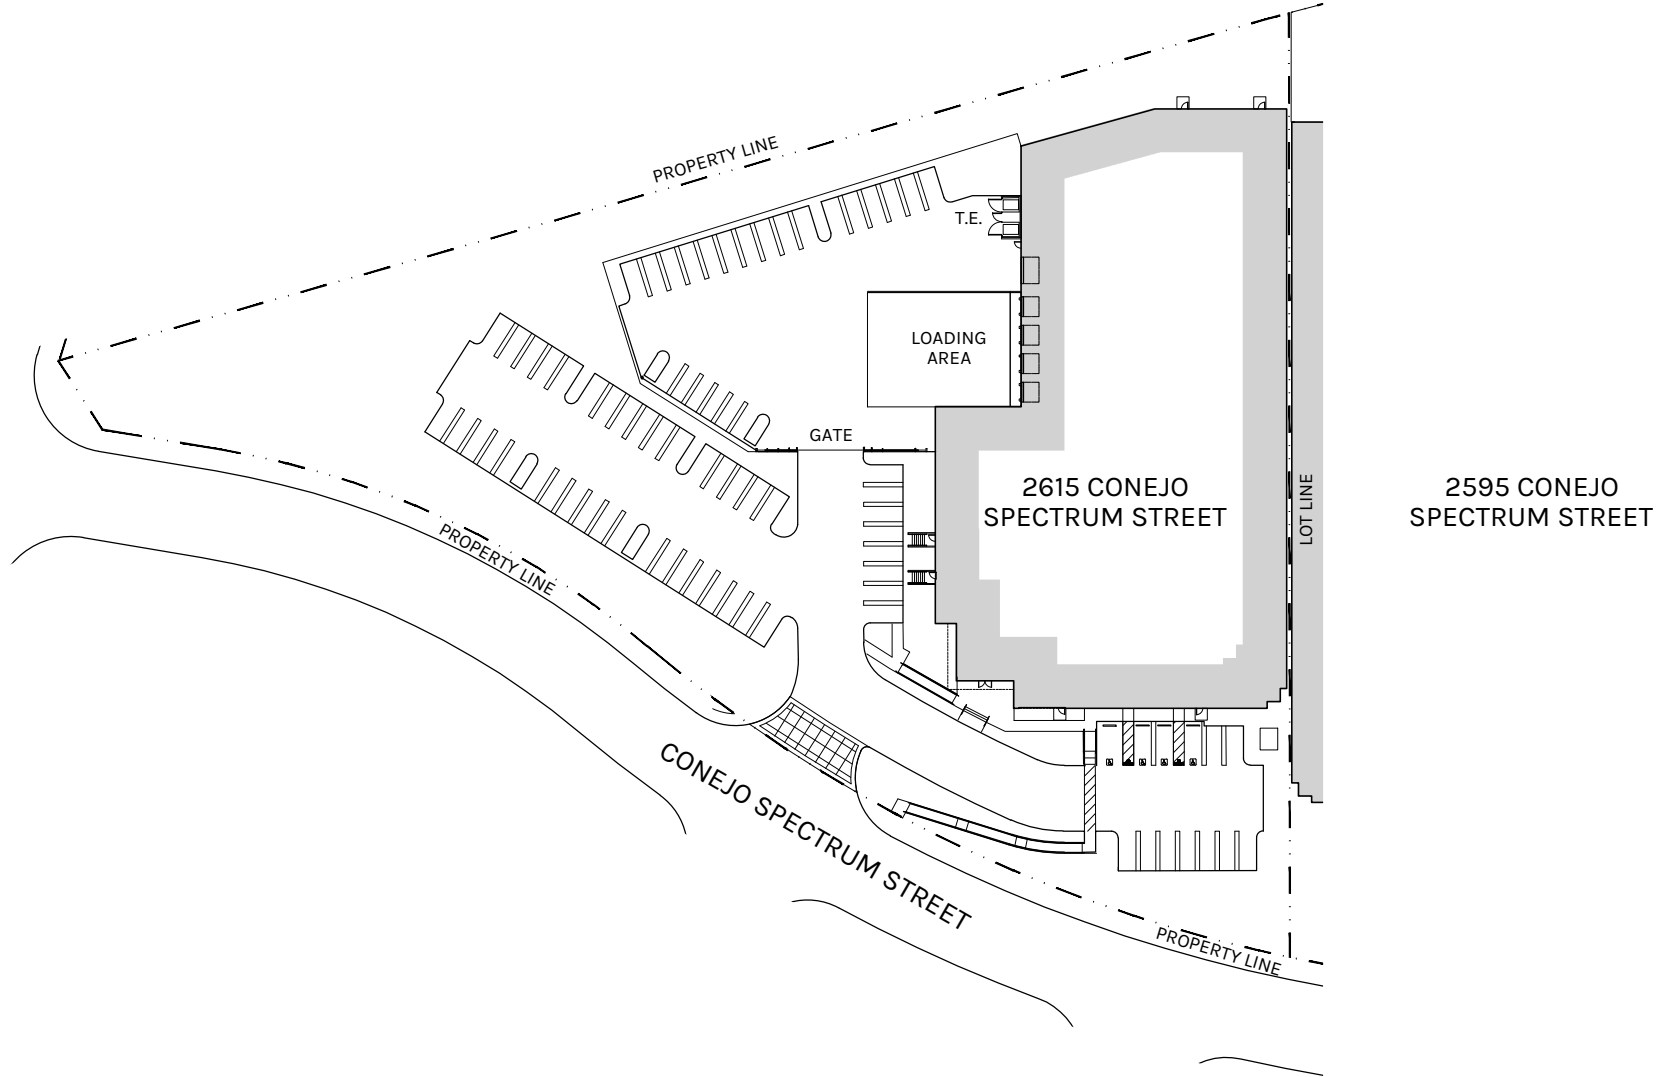

SITE PLAN

2615 CONEJO
SPECTRUM STREET

2585 CONEJO
SPECTRUM STREET

**Rexford
Industrial**

NOT TO SCALE
DATE: 05.22.19

2595 CONEJO SPECTRUM STREET | THOUSAND OAKS

PLAN LAYOUT SUBJECT TO FIELD CONDITIONS & MAY DIFFER FROM PLAN AS SHOWN. ALL INFORMATION PRESENTED ON THIS DRAWING IS PRESUMED TO BE ACCURATE, HOWEVER TENANT SHOULD VERIFY PERTINENT INFORMATION PRIOR TO COMMITTING TO A LEASE.

SITE PLAN

**Rexford
Industrial**

NOT TO SCALE
DATE: 05.22.19

2615 CONEJO SPECTRUM STREET | THOUSAND OAKS

PLAN LAYOUT SUBJECT TO FIELD CONDITIONS & MAY DIFFER FROM PLAN AS SHOWN. ALL INFORMATION PRESENTED ON THIS DRAWING IS PRESUMED TO BE ACCURATE, HOWEVER TENANT SHOULD VERIFY PERTINENT INFORMATION PRIOR TO COMMITTING TO A LEASE.