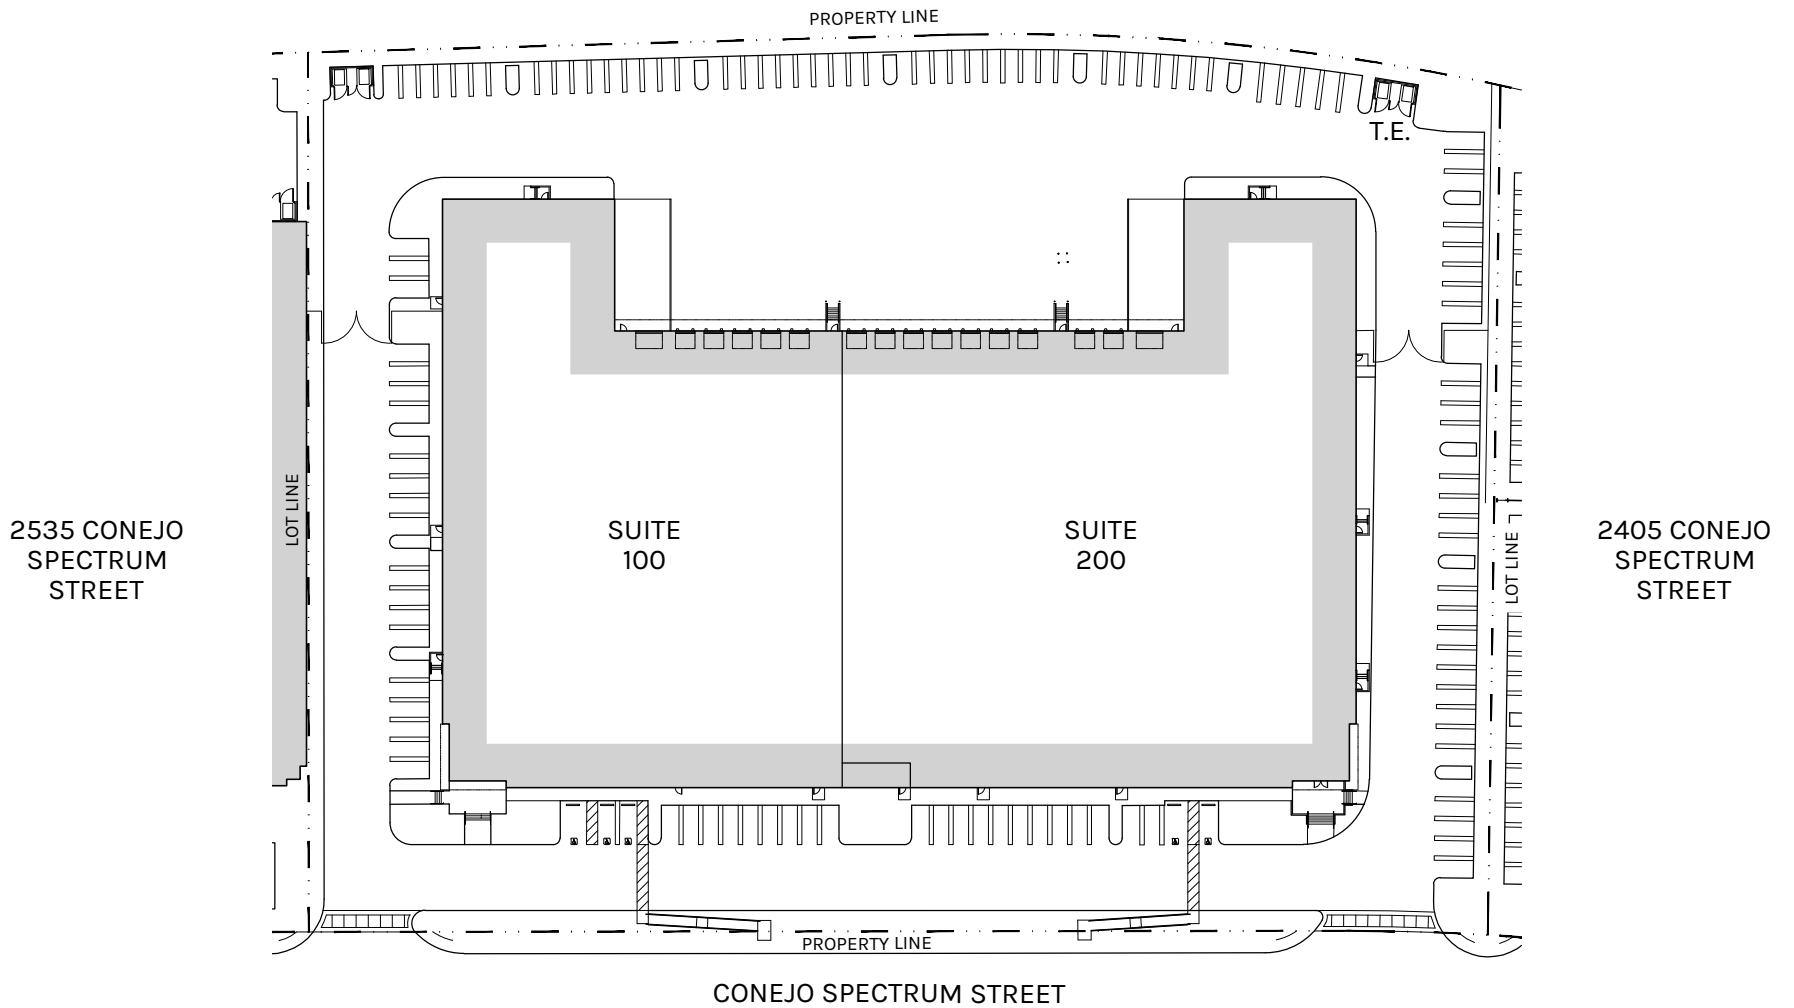

SITE PLAN

CONEJO SPECTRUM STREET

2500 CONEJO SPECTRUM STREET

2430 CONEJO SPECTRUM STREET

**Rexford
Industrial**

NOT TO SCALE
DATE: 05.22.19

2430 CONEJO SPECTRUM STREET | THOUSAND OAKS

PLAN LAYOUT SUBJECT TO FIELD CONDITIONS & MAY DIFFER FROM PLAN AS SHOWN. ALL INFORMATION PRESENTED ON THIS DRAWING IS PRESUMED TO BE ACCURATE, HOWEVER TENANT SHOULD VERIFY PERTINENT INFORMATION PRIOR TO COMMITTING TO A LEASE.

SITE PLAN

**Rexford
Industrial**

NOT TO SCALE
DATE: 05.22.19

2455 CONEJO SPECTRUM STREET | THOUSAND OAKS

PLAN LAYOUT SUBJECT TO FIELD CONDITIONS & MAY DIFFER FROM PLAN AS SHOWN. ALL INFORMATION PRESENTED ON THIS DRAWING IS PRESUMED TO BE ACCURATE, HOWEVER TENANT SHOULD VERIFY PERTINENT INFORMATION PRIOR TO COMMITTING TO A LEASE.