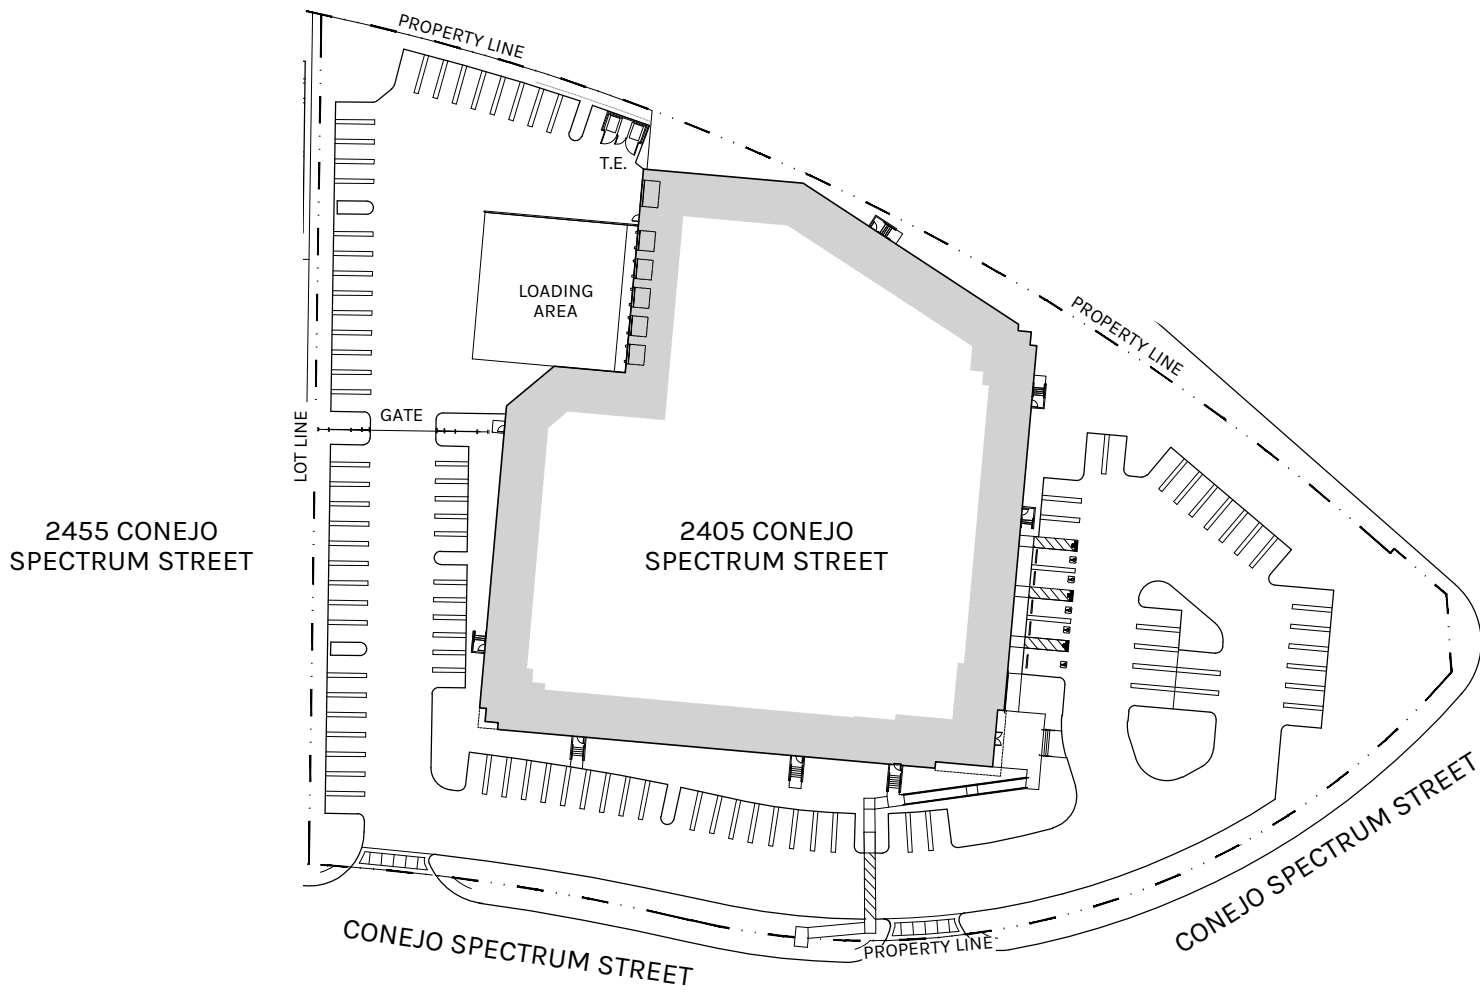

NOT TO SCALE
DATE: 05.22.19

2405-2615 CONEJO SPECTRUM STREET | THOUSAND OAKS

PLAN LAYOUT SUBJECT TO FIELD CONDITIONS & MAY DIFFER FROM PLAN AS SHOWN. ALL INFORMATION PRESENTED ON THIS DRAWING IS PRESUMED TO BE ACCURATE, HOWEVER TENANT SHOULD VERIFY PERTINENT INFORMATION PRIOR TO COMMITTING TO A LEASE.

SITE PLAN

NOT TO SCALE
DATE: 05.22.19

2405 CONEJO SPECTRUM STREET | THOUSAND OAKS

PLAN LAYOUT SUBJECT TO FIELD CONDITIONS & MAY DIFFER FROM PLAN AS SHOWN. ALL INFORMATION PRESENTED ON THIS DRAWING IS PRESUMED TO BE ACCURATE, HOWEVER TENANT SHOULD VERIFY PERTINENT INFORMATION PRIOR TO COMMITTING TO A LEASE.

SITE PLAN

CONEJO SPECTRUM STREET

2500 CONEJO SPECTRUM STREET

2430 CONEJO SPECTRUM STREET

**Rexford
Industrial**

NOT TO SCALE
DATE: 05.22.19

2430 CONEJO SPECTRUM STREET | THOUSAND OAKS

PLAN LAYOUT SUBJECT TO FIELD CONDITIONS & MAY DIFFER FROM PLAN AS SHOWN. ALL INFORMATION PRESENTED ON THIS DRAWING IS PRESUMED TO BE ACCURATE, HOWEVER TENANT SHOULD VERIFY PERTINENT INFORMATION PRIOR TO COMMITTING TO A LEASE.

SITE PLAN

**Rexford
Industrial**

NOT TO SCALE
DATE: 05.22.19

2455 CONEJO SPECTRUM STREET | THOUSAND OAKS

PLAN LAYOUT SUBJECT TO FIELD CONDITIONS & MAY DIFFER FROM PLAN AS SHOWN. ALL INFORMATION PRESENTED ON THIS DRAWING IS PRESUMED TO BE ACCURATE, HOWEVER TENANT SHOULD VERIFY PERTINENT INFORMATION PRIOR TO COMMITTING TO A LEASE.