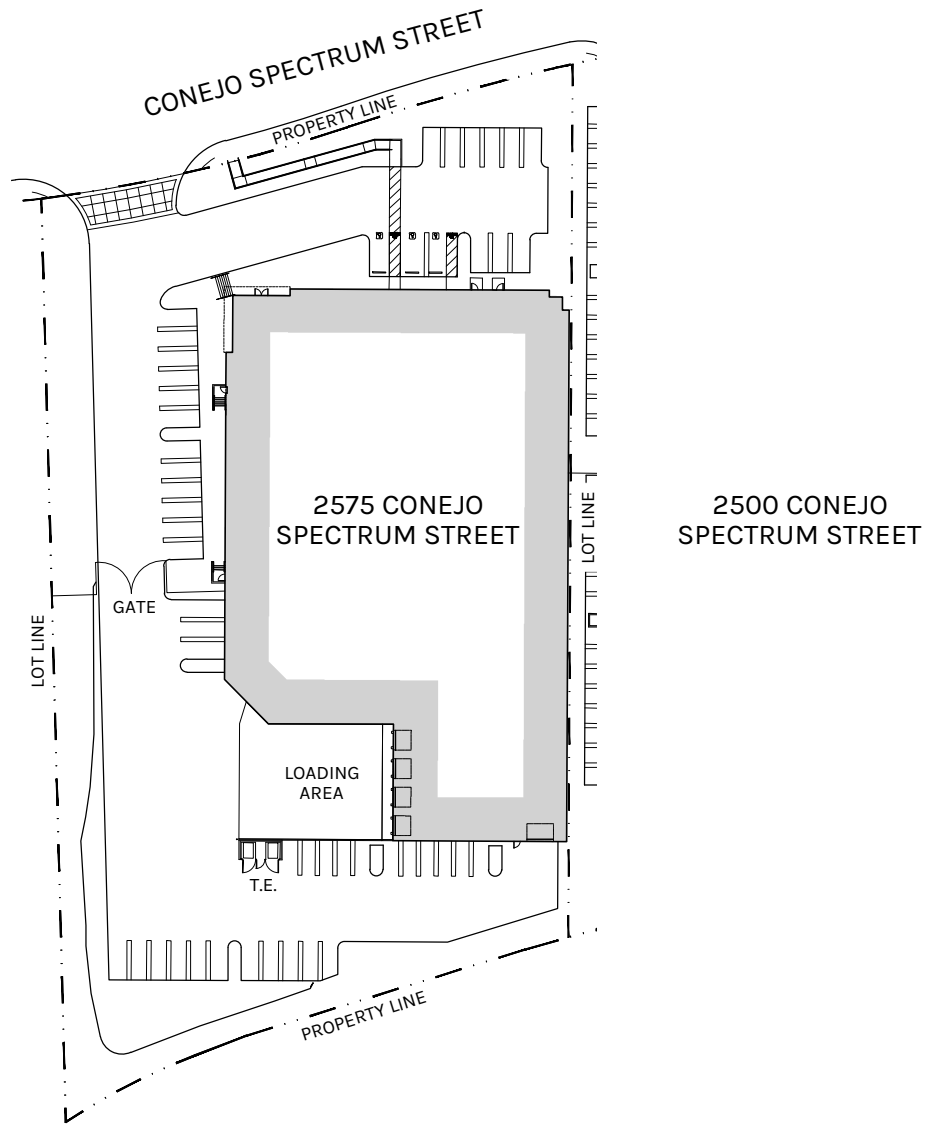

SITE PLAN

CONEJO SPECTRUM STREET

2500 CONEJO SPECTRUM STREET

2430 CONEJO SPECTRUM STREET

**Rexford
Industrial**

NOT TO SCALE
DATE: 05.22.19

2430 CONEJO SPECTRUM STREET | THOUSAND OAKS

PLAN LAYOUT SUBJECT TO FIELD CONDITIONS & MAY DIFFER FROM PLAN AS SHOWN. ALL INFORMATION PRESENTED ON THIS DRAWING IS PRESUMED TO BE ACCURATE, HOWEVER TENANT SHOULD VERIFY PERTINENT INFORMATION PRIOR TO COMMITTING TO A LEASE.

SITE PLAN

2575 CONEJO
SPECTRUM STREET

2500 CONEJO
SPECTRUM STREET

2430 CONEJO
SPECTRUM STREET

**Rexford
Industrial**

NOT TO SCALE
DATE: 05.22.19

2500 CONEJO SPECTRUM STREET | THOUSAND OAKS

PLAN LAYOUT SUBJECT TO FIELD CONDITIONS & MAY DIFFER FROM PLAN AS SHOWN. ALL INFORMATION PRESENTED ON THIS DRAWING IS PRESUMED TO BE ACCURATE, HOWEVER TENANT SHOULD VERIFY PERTINENT INFORMATION PRIOR TO COMMITTING TO A LEASE.

SITE PLAN

2585 CONEJO
SPECTRUM STREET

2455 CONEJO
SPECTRUM STREET

**Rexford
Industrial**

NOT TO SCALE
DATE: 05.22.19

2535 CONEJO SPECTRUM STREET | THOUSAND OAKS

PLAN LAYOUT SUBJECT TO FIELD CONDITIONS & MAY DIFFER FROM PLAN AS SHOWN. ALL INFORMATION PRESENTED ON THIS DRAWING IS PRESUMED TO BE ACCURATE, HOWEVER TENANT SHOULD VERIFY PERTINENT INFORMATION PRIOR TO COMMITTING TO A LEASE.

SITE PLAN

NOT TO SCALE
DATE: 05.22.19

2575 CONEJO SPECTRUM STREET | THOUSAND OAKS

PLAN LAYOUT SUBJECT TO FIELD CONDITIONS & MAY DIFFER FROM PLAN AS SHOWN. ALL INFORMATION PRESENTED ON THIS DRAWING IS PRESUMED TO BE ACCURATE, HOWEVER TENANT SHOULD VERIFY PERTINENT INFORMATION PRIOR TO COMMITTING TO A LEASE.