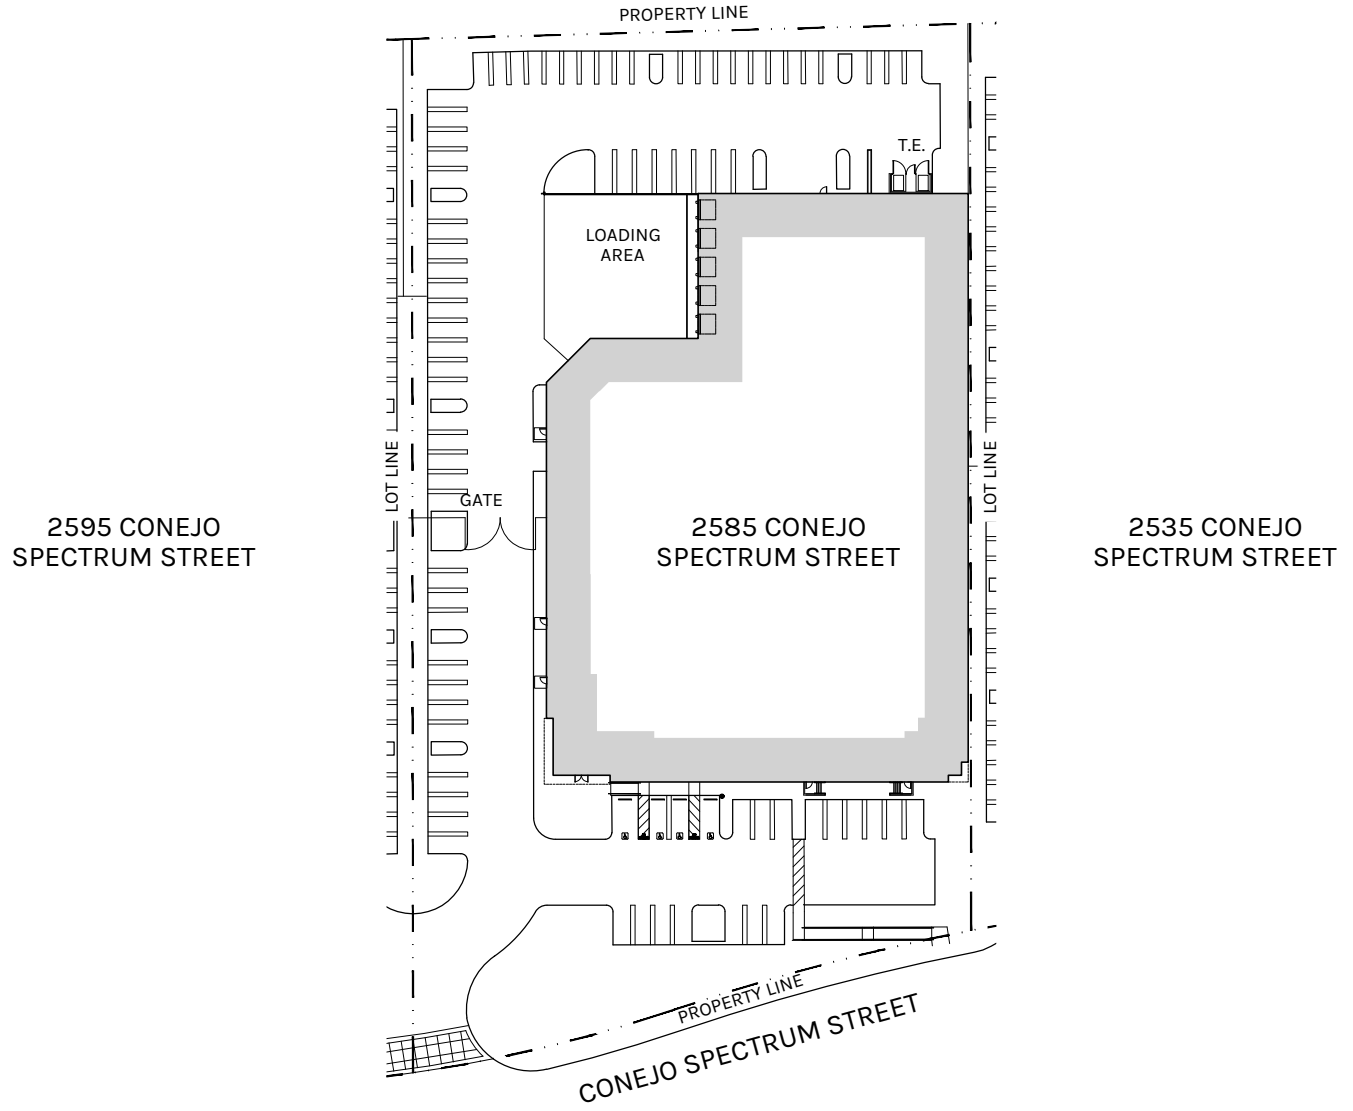

SITE PLAN

2585 CONEJO
SPECTRUM STREET

2455 CONEJO
SPECTRUM STREET

**Rexford
Industrial**

NOT TO SCALE
DATE: 05.22.19

2535 CONEJO SPECTRUM STREET | THOUSAND OAKS

PLAN LAYOUT SUBJECT TO FIELD CONDITIONS & MAY DIFFER FROM PLAN AS SHOWN. ALL INFORMATION PRESENTED ON THIS DRAWING IS PRESUMED TO BE ACCURATE, HOWEVER TENANT SHOULD VERIFY PERTINENT INFORMATION PRIOR TO COMMITTING TO A LEASE.

SITE PLAN

NOT TO SCALE
DATE: 05.22.19

2575 CONEJO SPECTRUM STREET | THOUSAND OAKS

PLAN LAYOUT SUBJECT TO FIELD CONDITIONS & MAY DIFFER FROM PLAN AS SHOWN. ALL INFORMATION PRESENTED ON THIS DRAWING IS PRESUMED TO BE ACCURATE, HOWEVER TENANT SHOULD VERIFY PERTINENT INFORMATION PRIOR TO COMMITTING TO A LEASE.

SITE PLAN

**Rexford
Industrial**

NOT TO SCALE
DATE: 05.22.19

2585 CONEJO SPECTRUM STREET | THOUSAND OAKS

PLAN LAYOUT SUBJECT TO FIELD CONDITIONS & MAY DIFFER FROM PLAN AS SHOWN. ALL INFORMATION PRESENTED ON THIS DRAWING IS PRESUMED TO BE ACCURATE, HOWEVER TENANT SHOULD VERIFY PERTINENT INFORMATION PRIOR TO COMMITTING TO A LEASE.