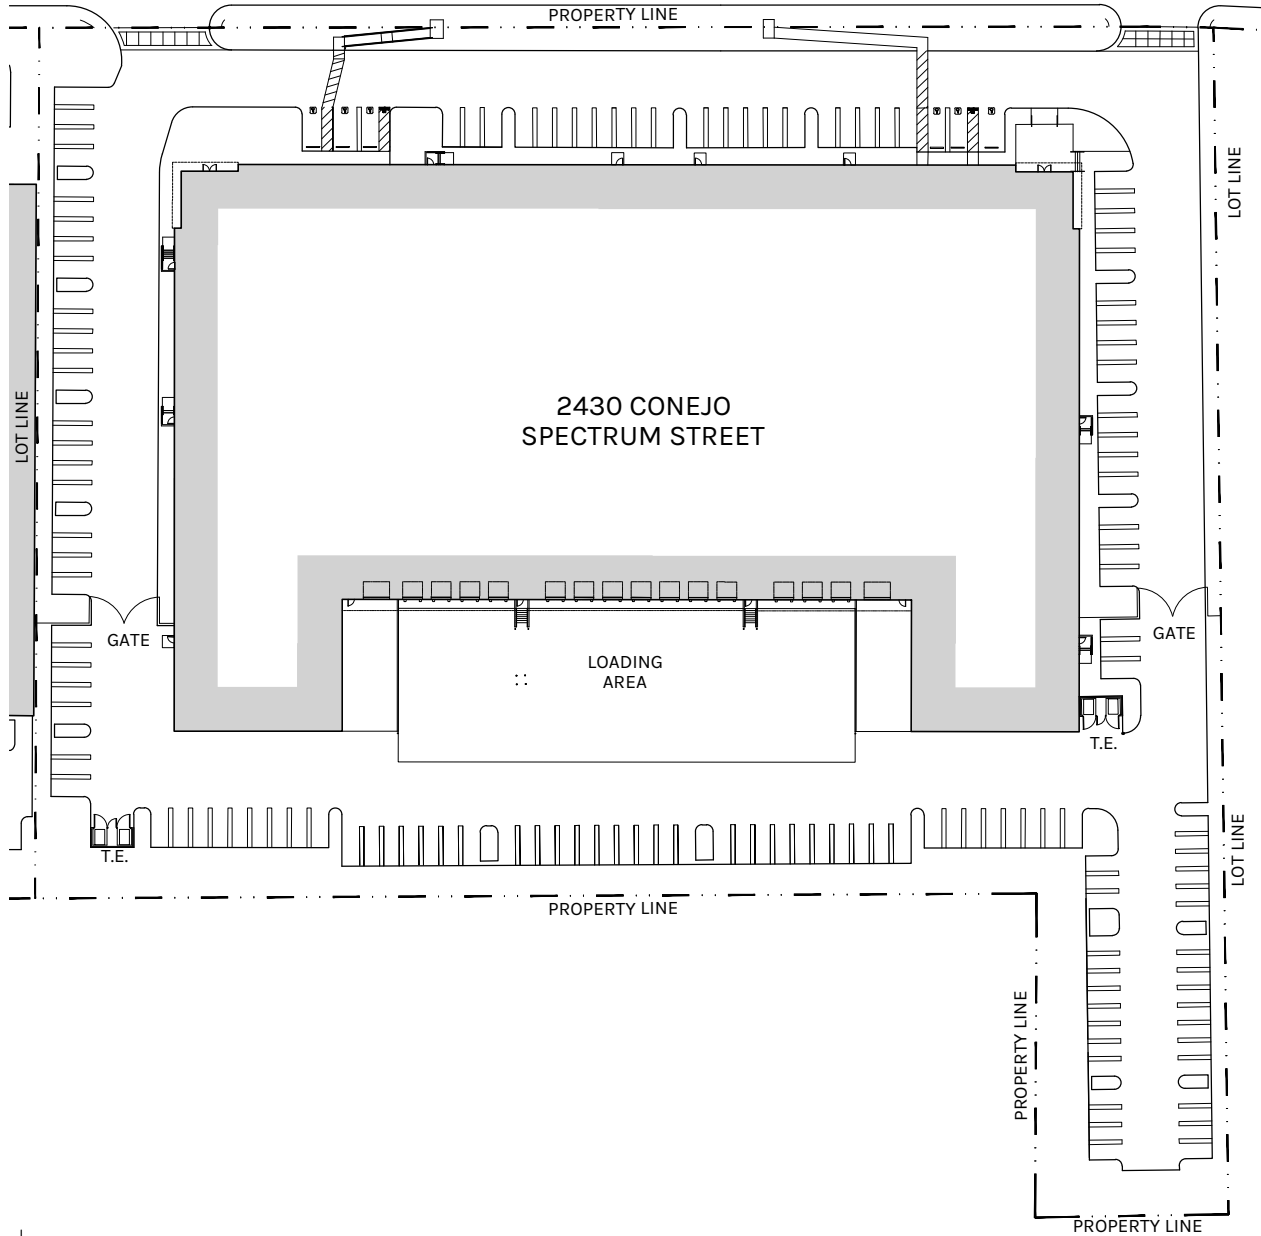

NOT TO SCALE
DATE: 05.22.19

2405-2615 CONEJO SPECTRUM STREET | THOUSAND OAKS

PLAN LAYOUT SUBJECT TO FIELD CONDITIONS & MAY DIFFER FROM PLAN AS SHOWN. ALL INFORMATION PRESENTED ON THIS DRAWING IS PRESUMED TO BE ACCURATE, HOWEVER TENANT SHOULD VERIFY PERTINENT INFORMATION PRIOR TO COMMITTING TO A LEASE.

SITE PLAN

NOT TO SCALE
DATE: 05.22.19

2405 CONEJO SPECTRUM STREET | THOUSAND OAKS

PLAN LAYOUT SUBJECT TO FIELD CONDITIONS & MAY DIFFER FROM PLAN AS SHOWN. ALL INFORMATION PRESENTED ON THIS DRAWING IS PRESUMED TO BE ACCURATE, HOWEVER TENANT SHOULD VERIFY PERTINENT INFORMATION PRIOR TO COMMITTING TO A LEASE.

SITE PLAN

CONEJO SPECTRUM STREET

2500 CONEJO SPECTRUM STREET

2430 CONEJO SPECTRUM STREET

**Rexford
Industrial**

NOT TO SCALE
DATE: 05.22.19

2430 CONEJO SPECTRUM STREET | THOUSAND OAKS

PLAN LAYOUT SUBJECT TO FIELD CONDITIONS & MAY DIFFER FROM PLAN AS SHOWN. ALL INFORMATION PRESENTED ON THIS DRAWING IS PRESUMED TO BE ACCURATE, HOWEVER TENANT SHOULD VERIFY PERTINENT INFORMATION PRIOR TO COMMITTING TO A LEASE.

SITE PLAN

**Rexford
Industrial**

NOT TO SCALE
DATE: 05.22.19

2455 CONEJO SPECTRUM STREET | THOUSAND OAKS

PLAN LAYOUT SUBJECT TO FIELD CONDITIONS & MAY DIFFER FROM PLAN AS SHOWN. ALL INFORMATION PRESENTED ON THIS DRAWING IS PRESUMED TO BE ACCURATE, HOWEVER TENANT SHOULD VERIFY PERTINENT INFORMATION PRIOR TO COMMITTING TO A LEASE.