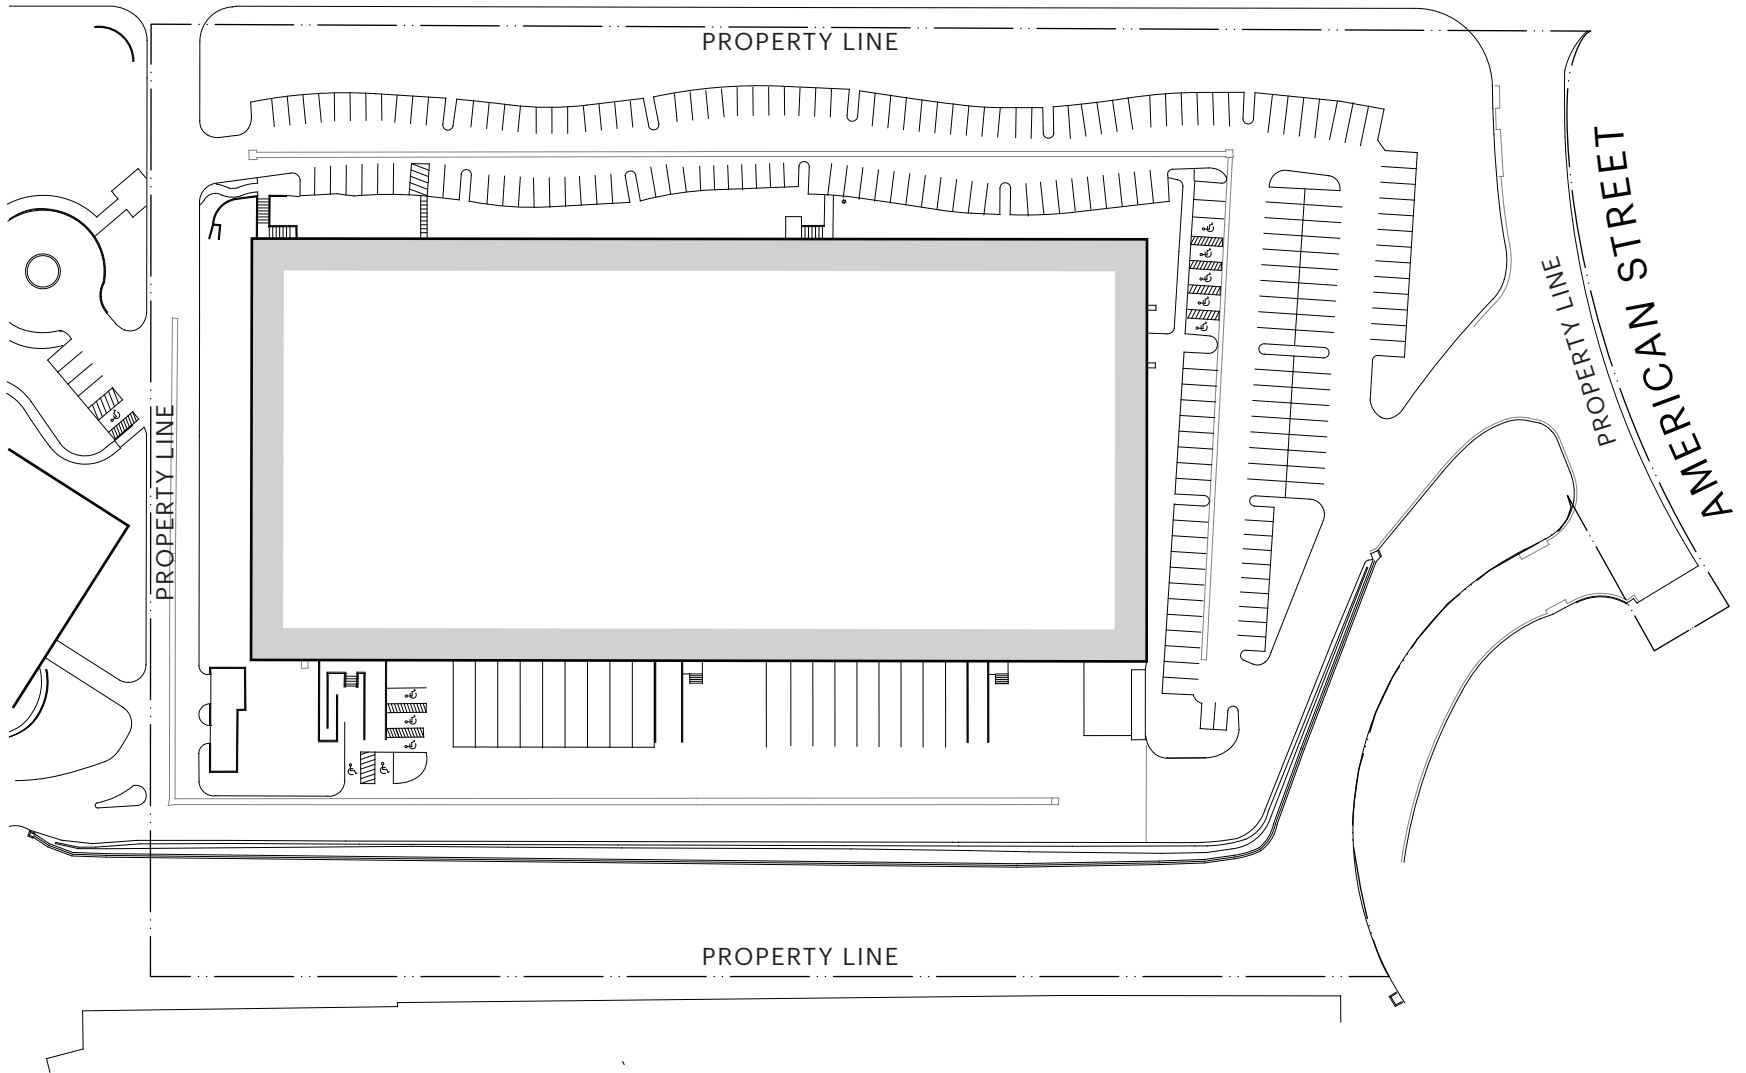

MADERA ROAD

NOT TO SCALE
DATE: 09.06.18

2950 MADERA ROAD | SIMI VALLEY

PLAN LAYOUT SUBJECT TO FIELD CONDITIONS & MAY DIFFER FROM PLAN AS SHOWN. ALL INFORMATION PRESENTED ON THIS DRAWING IS PRESUMED TO BE ACCURATE, HOWEVER TENANT SHOULD VERIFY PERTINENT INFORMATION PRIOR TO COMMITTING TO A LEASE.

SITE PLAN